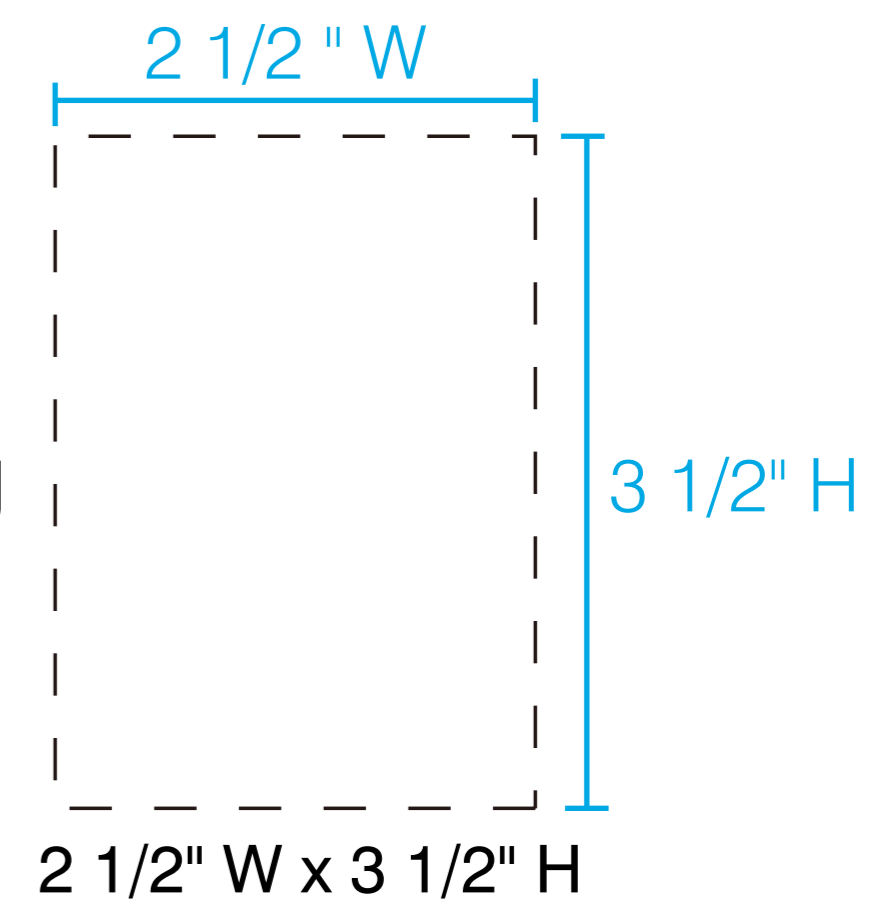

TS406H HUBBARD

40oz HANDLE TUMBLER MUG

Full Color Standard **Full Color** XL Size

Run Charge: **FREE**

Run Charge: \$1.50(G)

Full Color
Full Wrap
Run Charge: \$5.00(G)

Laser Engraving

Standard Laser Engraving
Run Charge: \$2.00(G)

XL Laser Engraving
Run Charge: \$2.50(G)

FREE SET UP