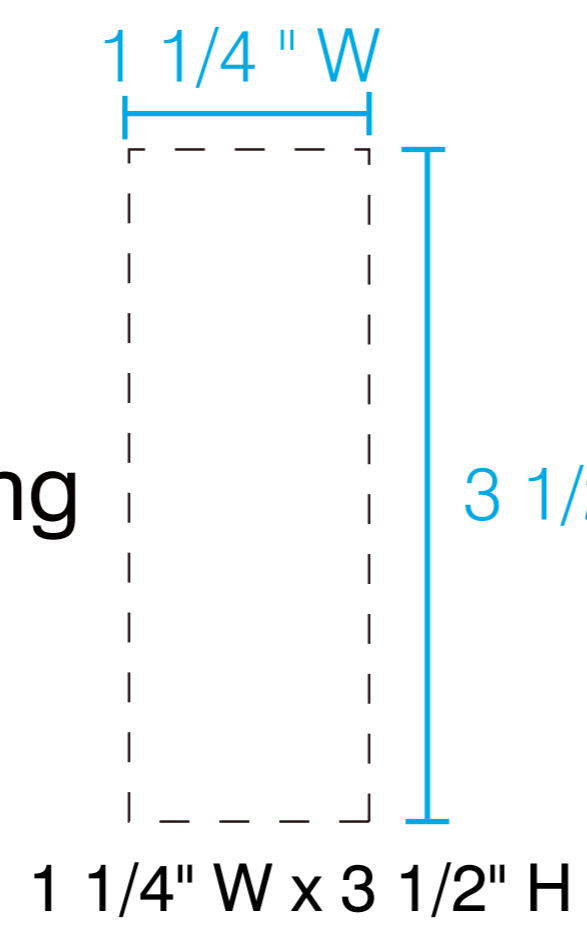

TS406H HUBBARD

40oz HANDLE TUMBLER MUG

Full Color Standard **Full Color** XL Size

Run Charge: **FREE**

Run Charge: \$1.50(G)

Full Color
Full Wrap
Run Charge: \$5.00(G)

Laser Engraving

Standard Laser Engraving
Run Charge: \$2.00(G)

XL Laser Engraving
Run Charge: \$2.50(G)

FREE SET UP