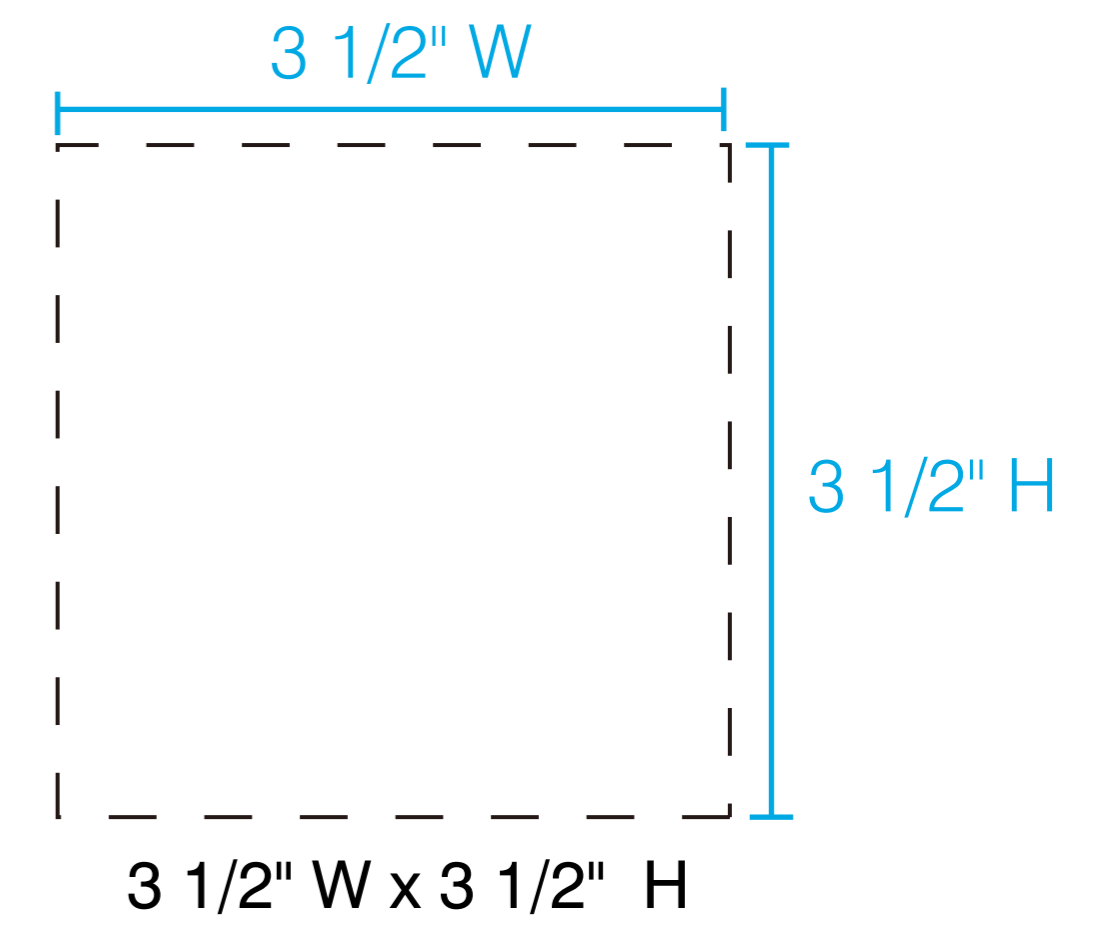

TS406H HUBBARD

40oz HANDLE TUMBLER MUG

Full Color Standard **Full Color** XL Size

Run Charge: **FREE**

Run Charge: \$1.50(G)

Full Color
Full Wrap
Run Charge: \$5.00(G)

Laser Engraving

Standard Laser Engraving
Run Charge: \$2.00(G)

XL Laser Engraving
Run Charge: \$2.50(G)

FREE SET UP