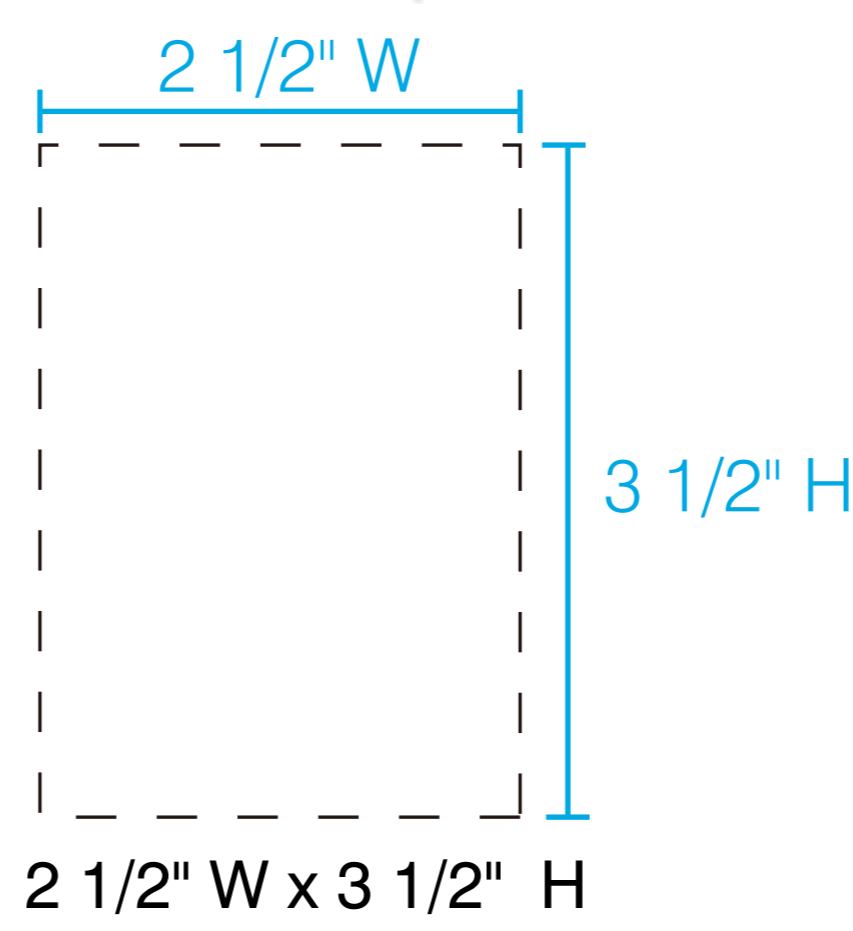

TS406H HUBBARD

40oz HANDLE TUMBLER MUG

Full Color Standard **Full Color** XL Size

Run Charge: **FREE**

Run Charge: \$1.50(G)

Full Color
Full Wrap
Run Charge: \$5.00(G)

Laser Engraving

Standard Laser Engraving
Run Charge: \$2.00(G)

XL Laser Engraving
Run Charge: \$2.50(G)

FREE SET UP