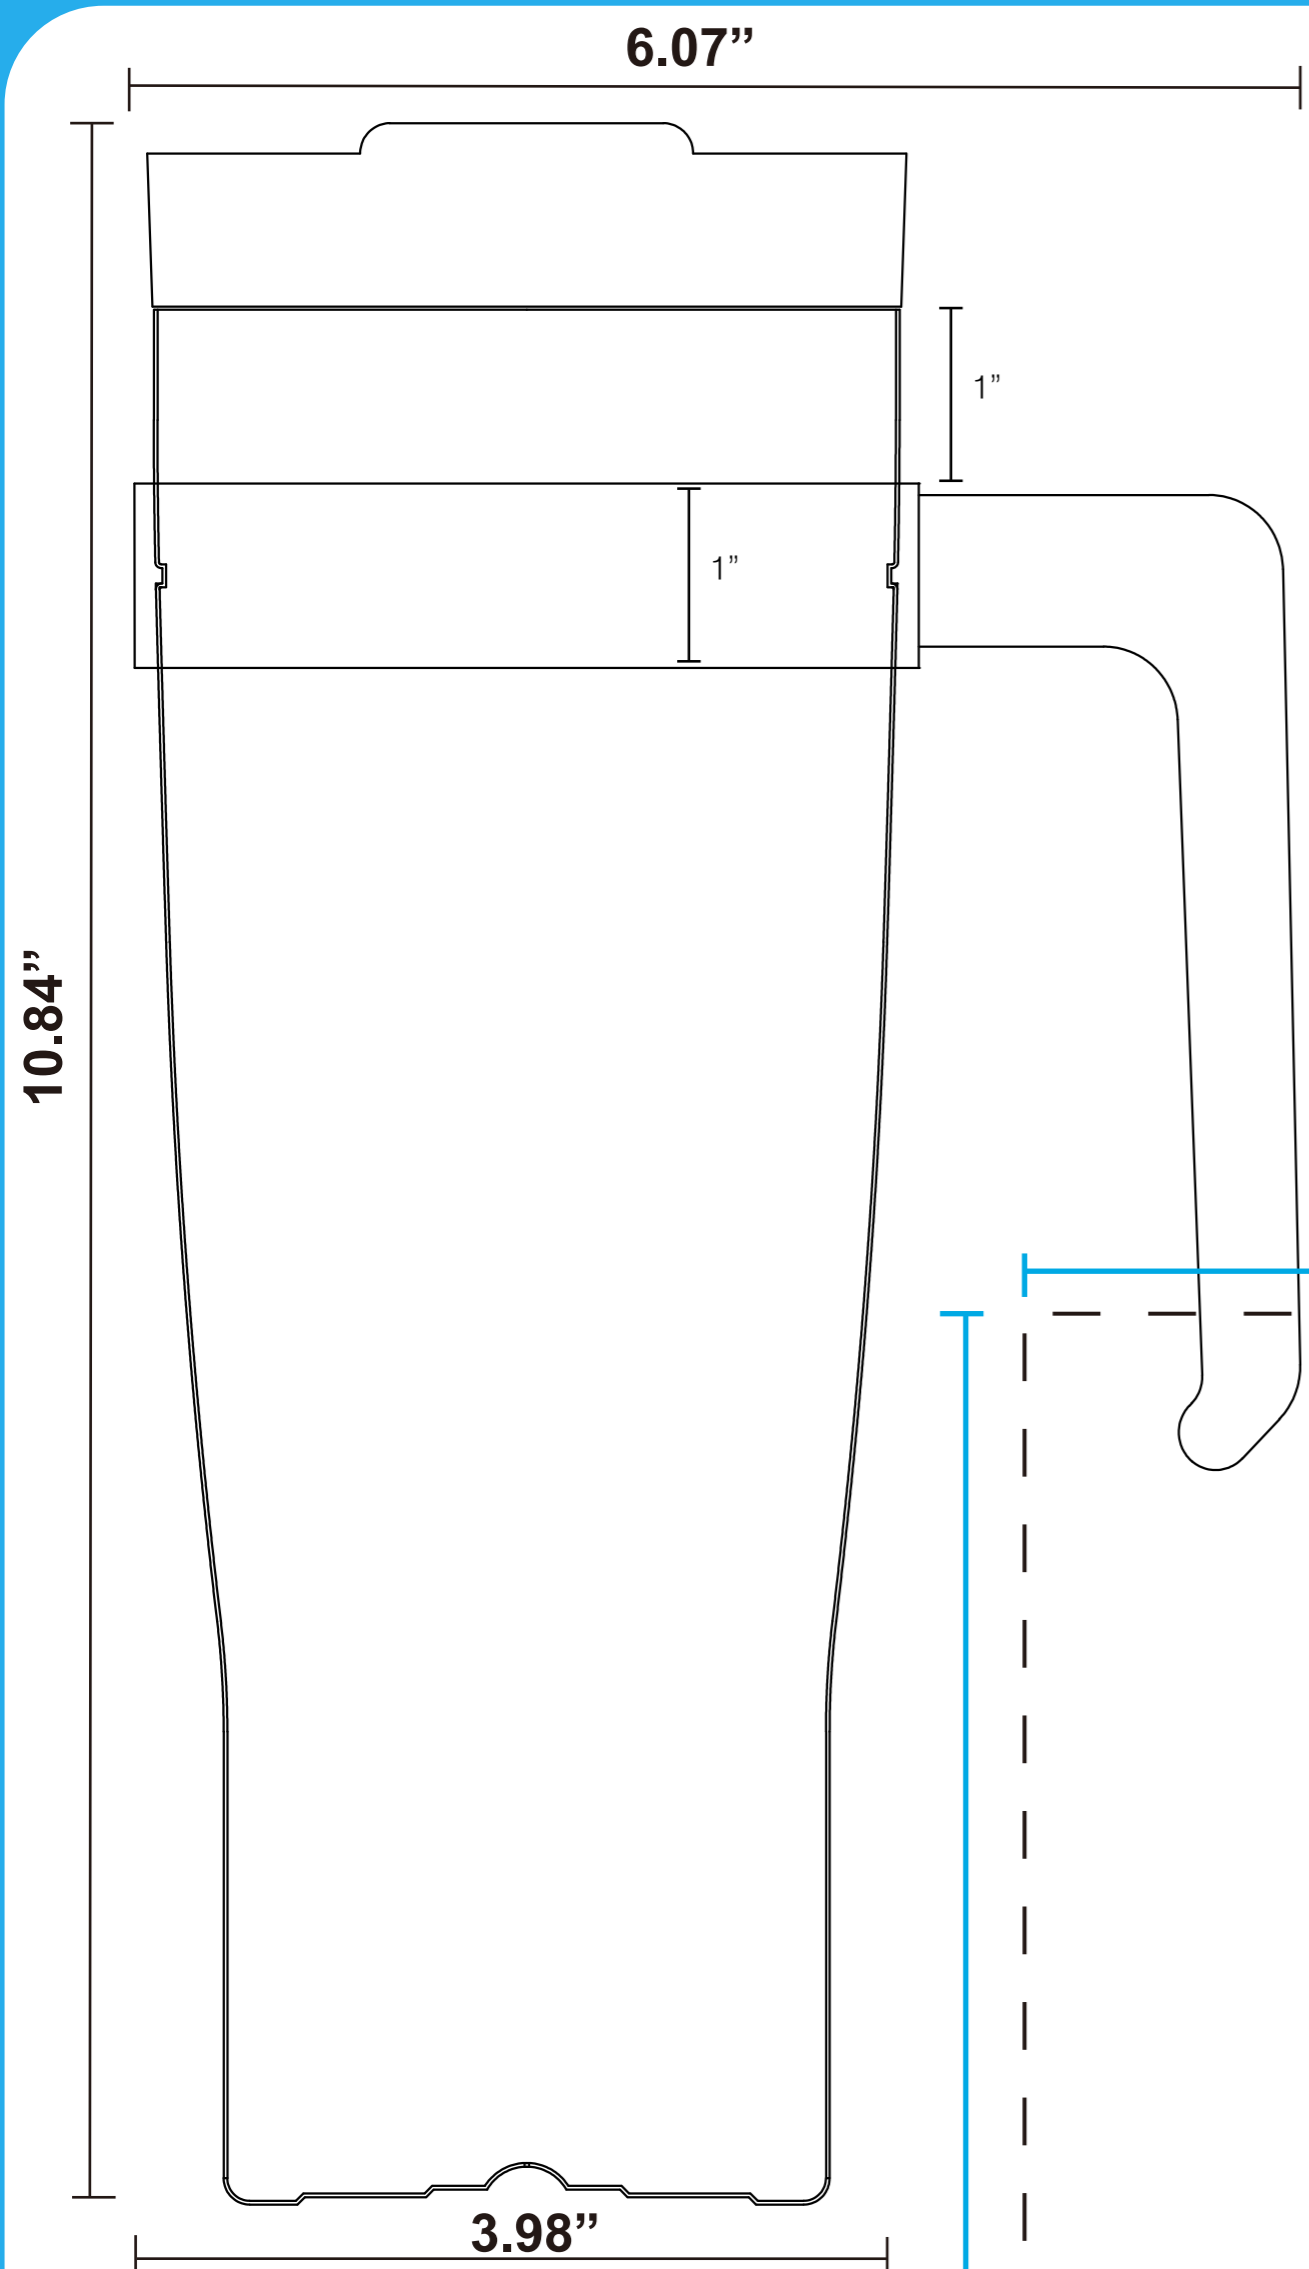

TS406H HUBBARD

40oz HANDLE TUMBLER MUG

Full Color Standard **Full Color** XL Size

Run Charge: **FREE**

Run Charge: \$1.50(G)

Full Color
Full Wrap
Run Charge: \$5.00(G)

Laser Engraving

Standard Laser Engraving
Run Charge: \$2.00(G)

XL Laser Engraving
Run Charge: \$2.50(G)

FREE SET UP